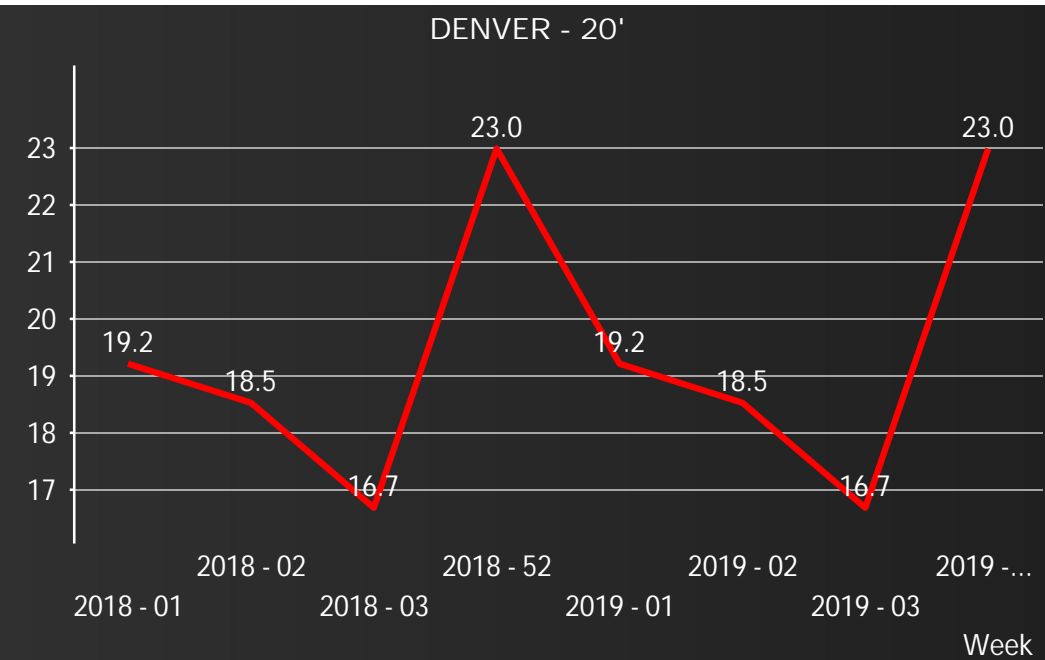

Pool and Region Dwell - DCCP

Overall Dwell - 20'

Overall Dwell - 40/45'