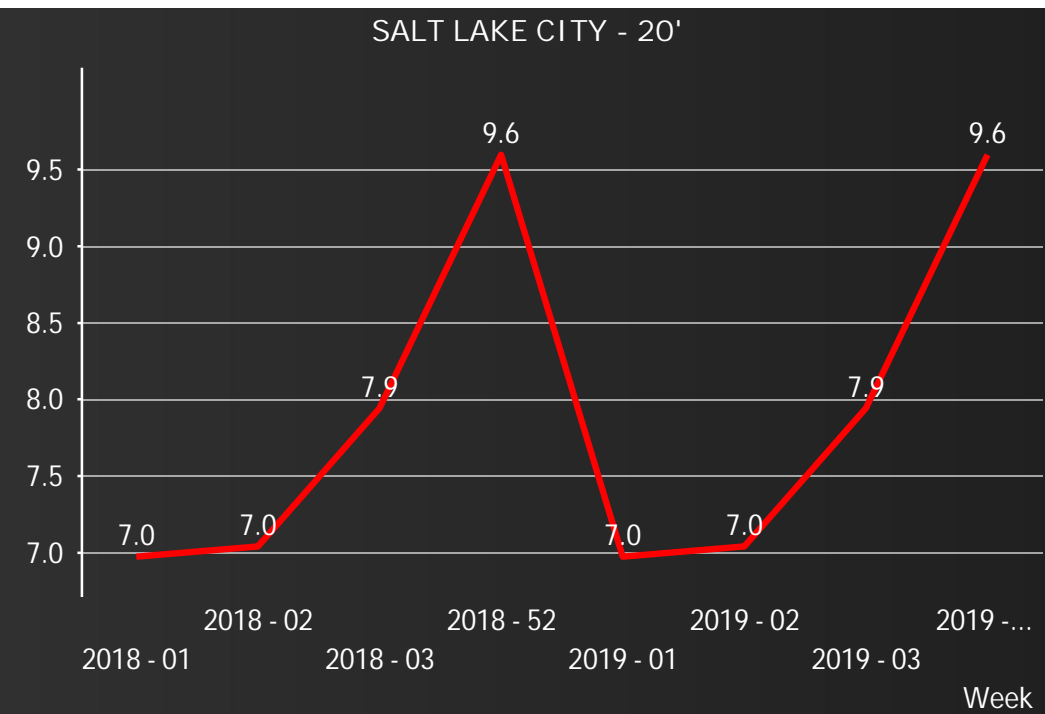

Pool and Region Dwell - DCCP

Overall Dwell - 20'

Overall Dwell - 40/45'