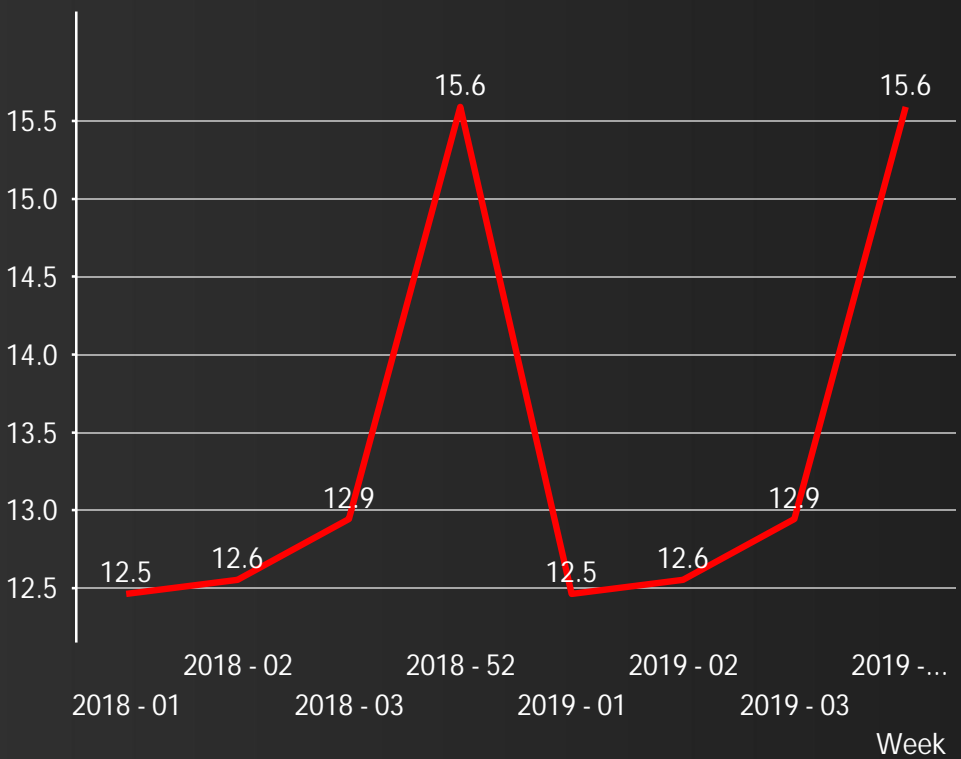

Pool and Region Dwell - DCCP

Overall Dwell - 20'

Overall Dwell - 40/45'