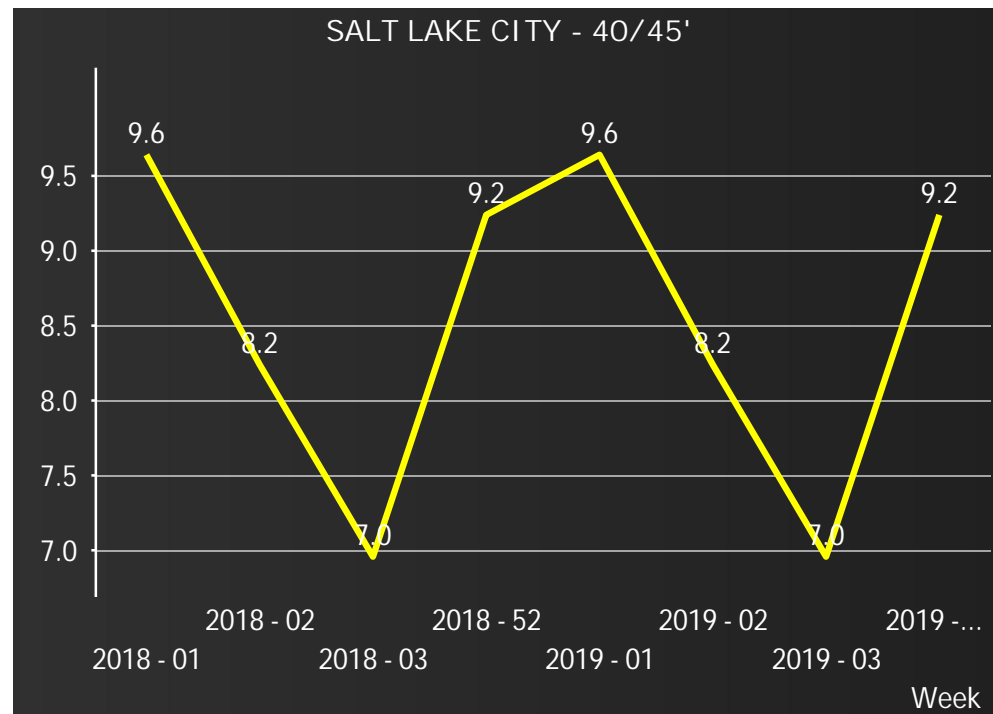

Pool and Region Dwell - DCCP

Overall Dwell - 20'

Overall Dwell - 40/45'