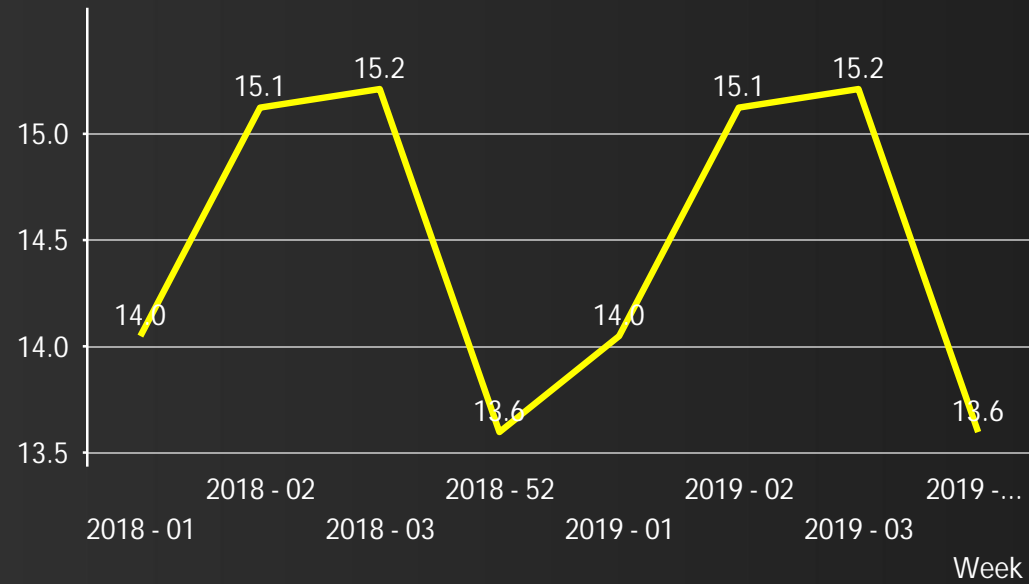

Pool and Region Dwell - GCCP

DALLAS - 20'

HOUSTON - 20'

HOUSTON - 40/45'

NEW ORLEANS- 20'

NEW ORLEANS - 40/45'

EL PASO - 20'

EL PASO - 40/45'

SOUTH TEXAS - 20'

SOUTH TEXAS - 40/45'

Overall Dwell - 20'

Overall Dwell - 40/45'