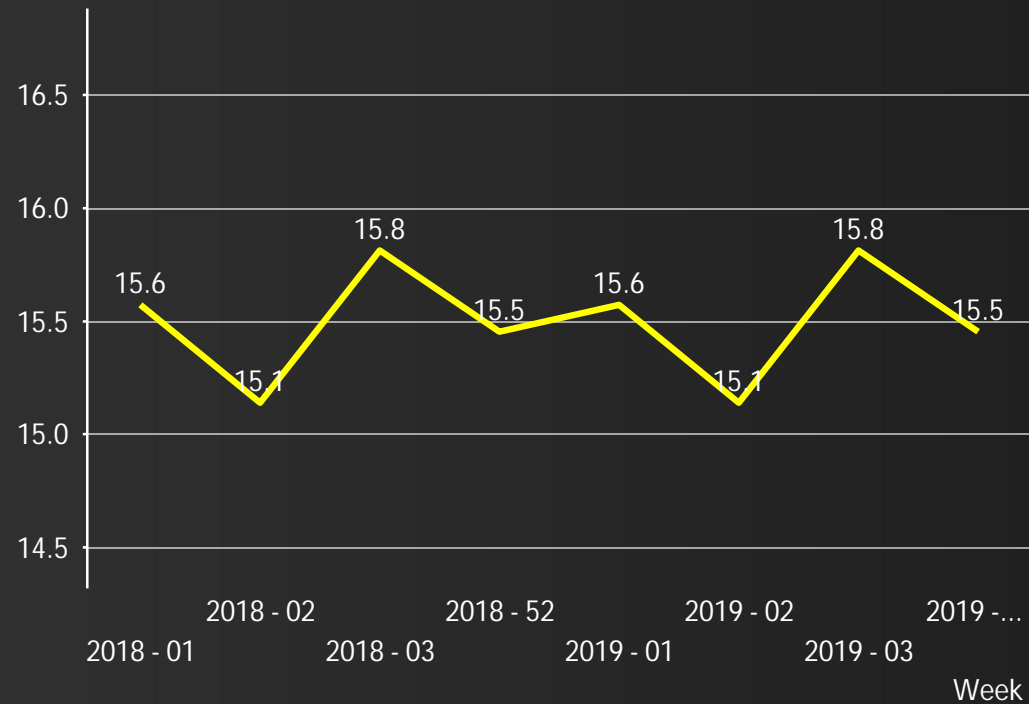

Pool and Region Dwell - GCCP

DALLAS - 20'

HOUSTON - 20'

HOUSTON - 40/45'

NEW ORLEANS- 20'

NEW ORLEANS - 40/45'

EL PASO - 20'

EL PASO - 40/45'

SOUTH TEXAS - 20'

SOUTH TEXAS - 40/45'

Overall Dwell - 20'

Overall Dwell - 40/45'