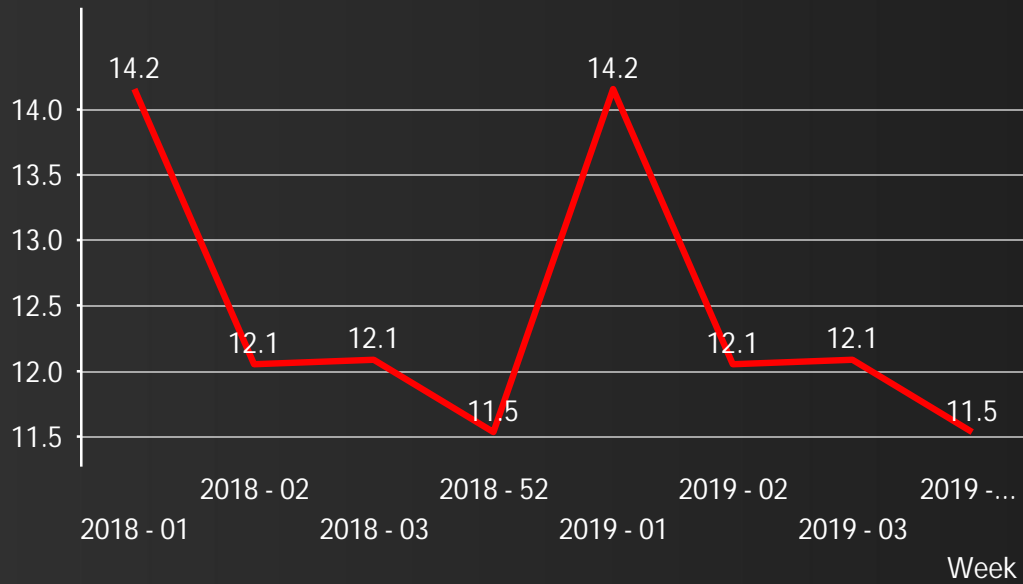

Pool and Region Dwell - GCCP

DALLAS - 20'

HOUSTON - 20'

HOUSTON - 40/45'

NEW ORLEANS- 20'

NEW ORLEANS - 40/45'

EL PASO - 20'

EL PASO - 40/45'

SOUTH TEXAS - 20'

SOUTH TEXAS - 40/45'

Overall Dwell - 20'

Overall Dwell - 40/45'