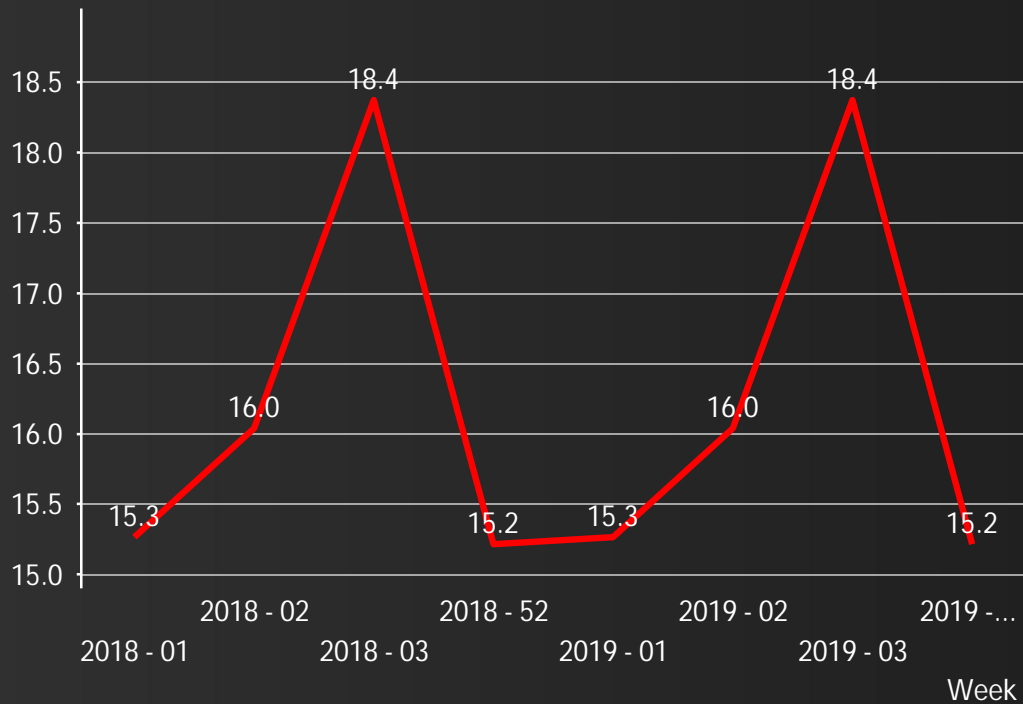

Pool and Region Dwell - GCCP

DALLAS - 20'

HOUSTON - 20'

HOUSTON - 40/45'

NEW ORLEANS- 20'

NEW ORLEANS - 40/45'

EL PASO - 20'

EL PASO - 40/45'

SOUTH TEXAS - 20'

SOUTH TEXAS - 40/45'

Overall Dwell - 20'

Overall Dwell - 40/45'