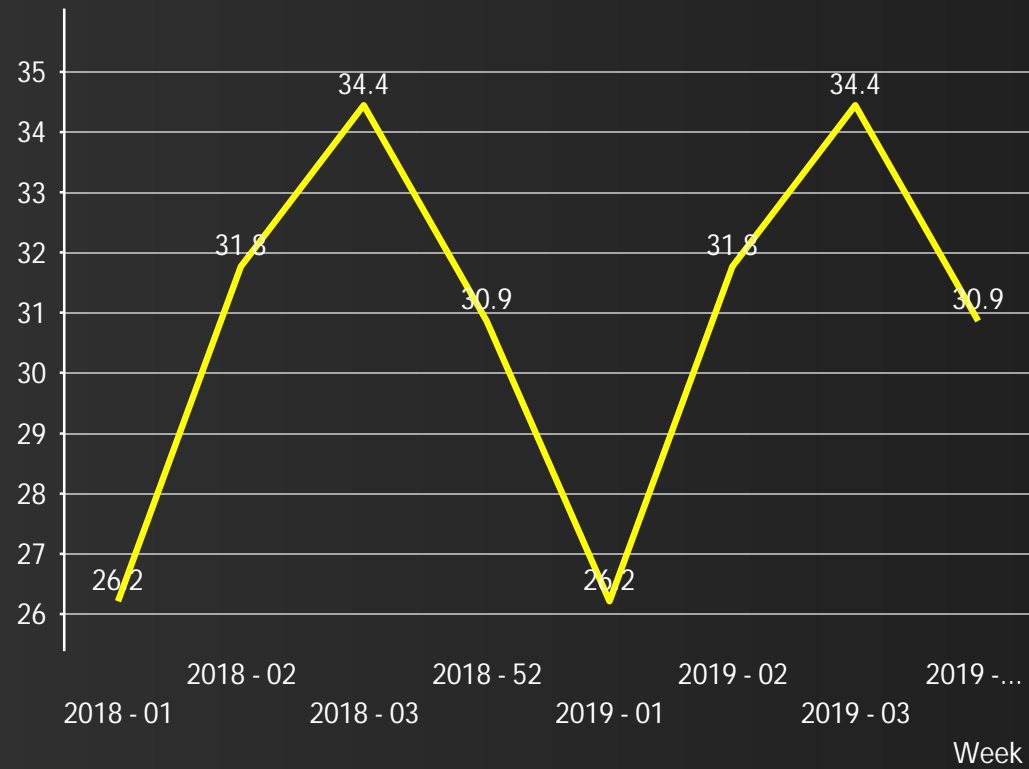

Pool and Region Dwell - GCCP

DALLAS - 20'

HOUSTON - 20'

HOUSTON - 40/45'

NEW ORLEANS- 20'

NEW ORLEANS - 40/45'

EL PASO - 20'

EL PASO - 40/45'

SOUTH TEXAS - 20'

SOUTH TEXAS - 40/45'

Overall Dwell - 20'

Overall Dwell - 40/45'