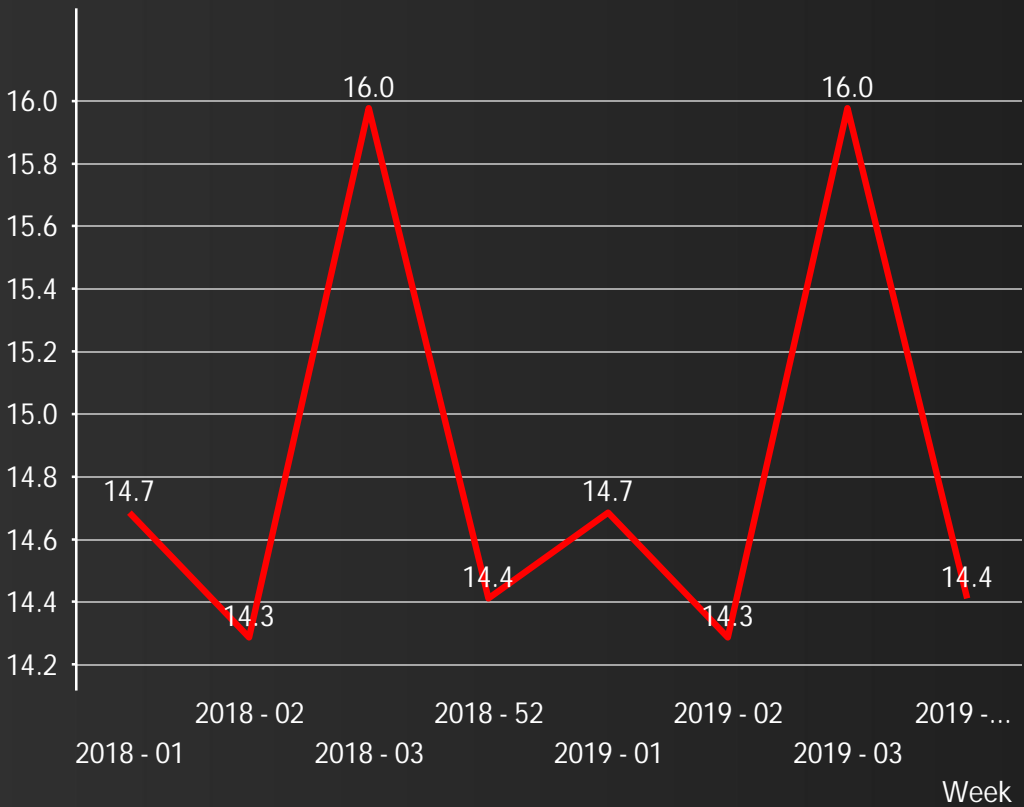

Pool and Region Dwell - GCCP

DALLAS - 20'

HOUSTON - 20'

HOUSTON - 40/45'

NEW ORLEANS- 20'

NEW ORLEANS - 40/45'

EL PASO - 20'

EL PASO - 40/45'

SOUTH TEXAS - 20'

SOUTH TEXAS - 40/45'

Overall Dwell - 20'

Overall Dwell - 40/45'