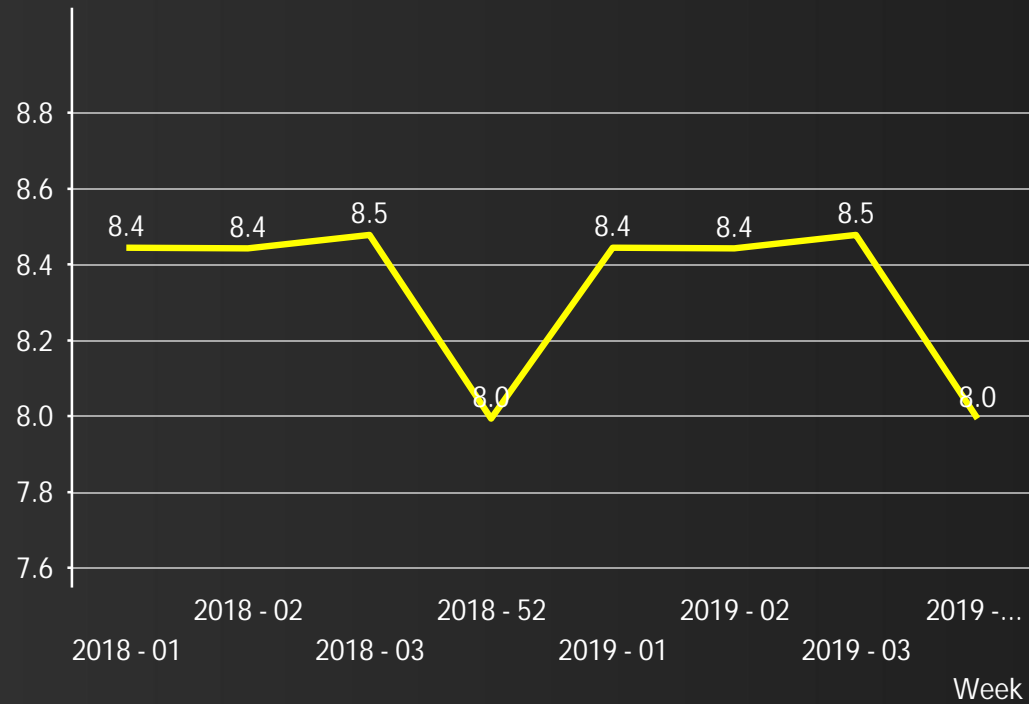

Pool and Region Dwell - GCCP

DALLAS - 20'

HOUSTON - 20'

HOUSTON - 40/45'

NEW ORLEANS- 20'

NEW ORLEANS - 40/45'

EL PASO - 20'

EL PASO - 40/45'

SOUTH TEXAS - 20'

SOUTH TEXAS - 40/45'

Overall Dwell - 20'

Overall Dwell - 40/45'