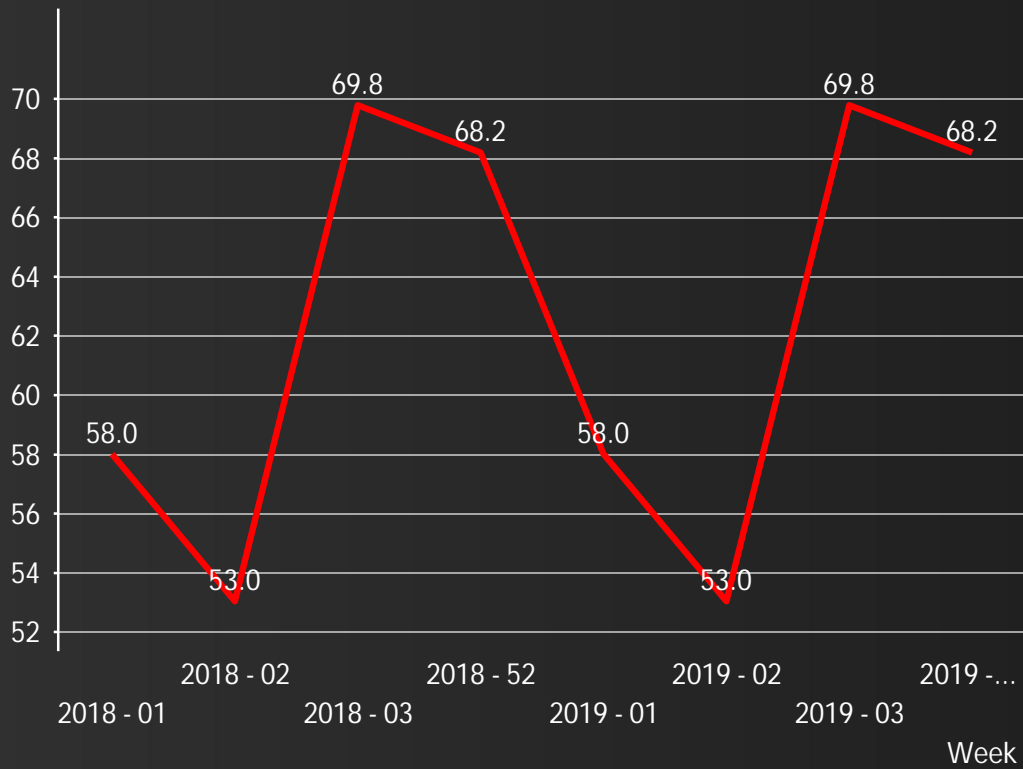

Pool and Region Dwell - GCCP

DALLAS - 20'

HOUSTON - 20'

HOUSTON - 40/45'

NEW ORLEANS- 20'

NEW ORLEANS - 40/45'

EL PASO - 20'

EL PASO - 40/45'

SOUTH TEXAS - 20'

SOUTH TEXAS - 40/45'

Overall Dwell - 20'

Overall Dwell - 40/45'