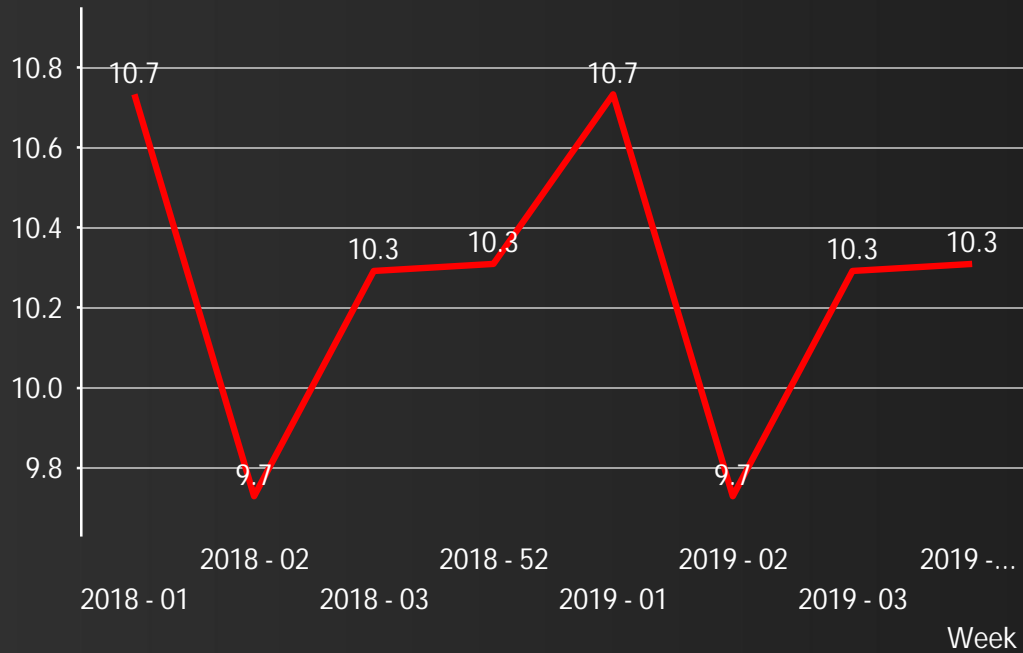

Pool and Region Dwell - GCCP

DALLAS - 20'

HOUSTON - 20'

HOUSTON - 40/45'

NEW ORLEANS- 20'

NEW ORLEANS - 40/45'

EL PASO - 20'

EL PASO - 40/45'

SOUTH TEXAS - 20'

SOUTH TEXAS - 40/45'

Overall Dwell - 20'

Overall Dwell - 40/45'