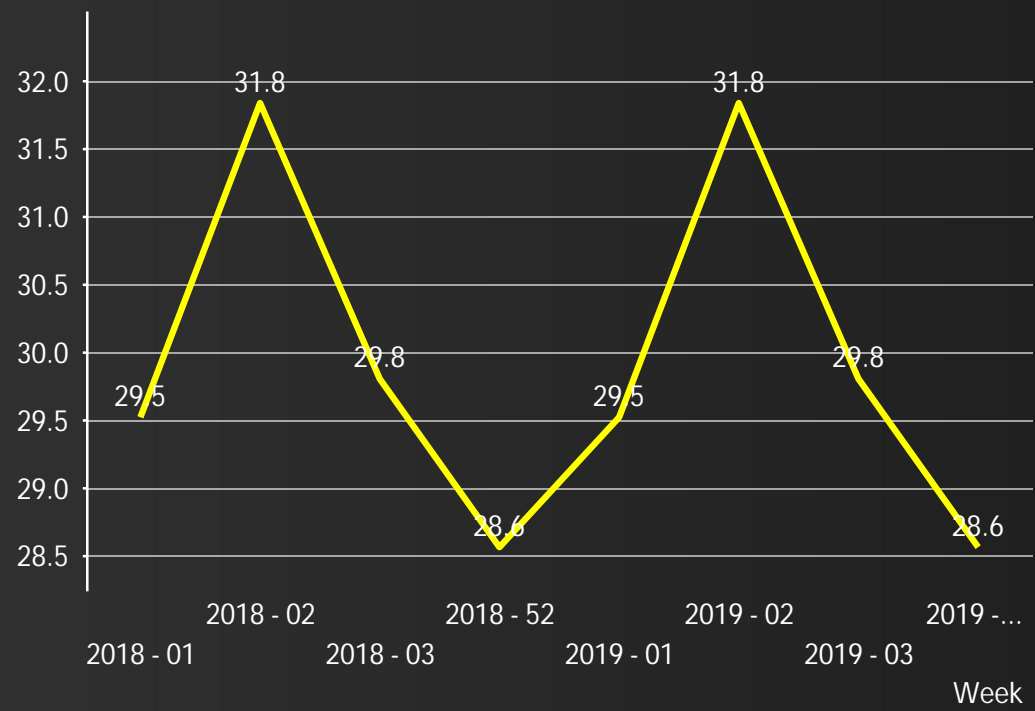

Pool and Region Dwell - GCCP

DALLAS - 20'

HOUSTON - 20'

HOUSTON - 40/45'

NEW ORLEANS- 20'

NEW ORLEANS - 40/45'

EL PASO - 20'

EL PASO - 40/45'

SOUTH TEXAS - 20'

SOUTH TEXAS - 40/45'

Overall Dwell - 20'

Overall Dwell - 40/45'