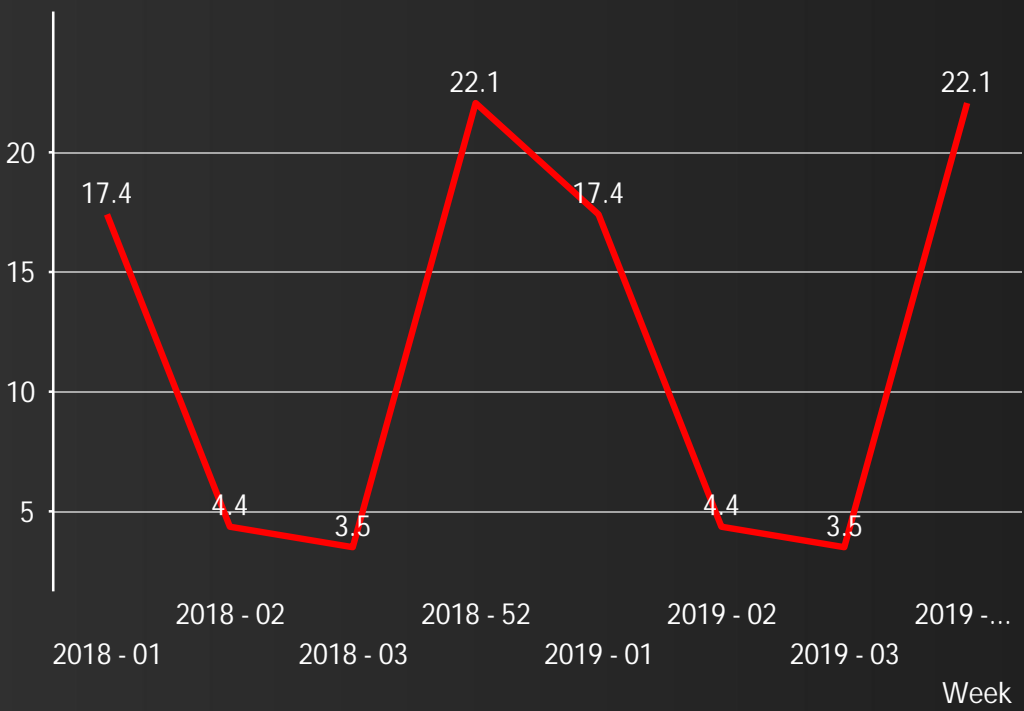

Pool and Region Dwell - GCCP

DALLAS - 20'

HOUSTON - 20'

HOUSTON - 40/45'

NEW ORLEANS- 20'

NEW ORLEANS - 40/45'

EL PASO - 20'

EL PASO - 40/45'

SOUTH TEXAS - 20'

SOUTH TEXAS - 40/45'

Overall Dwell - 20'

Overall Dwell - 40/45'