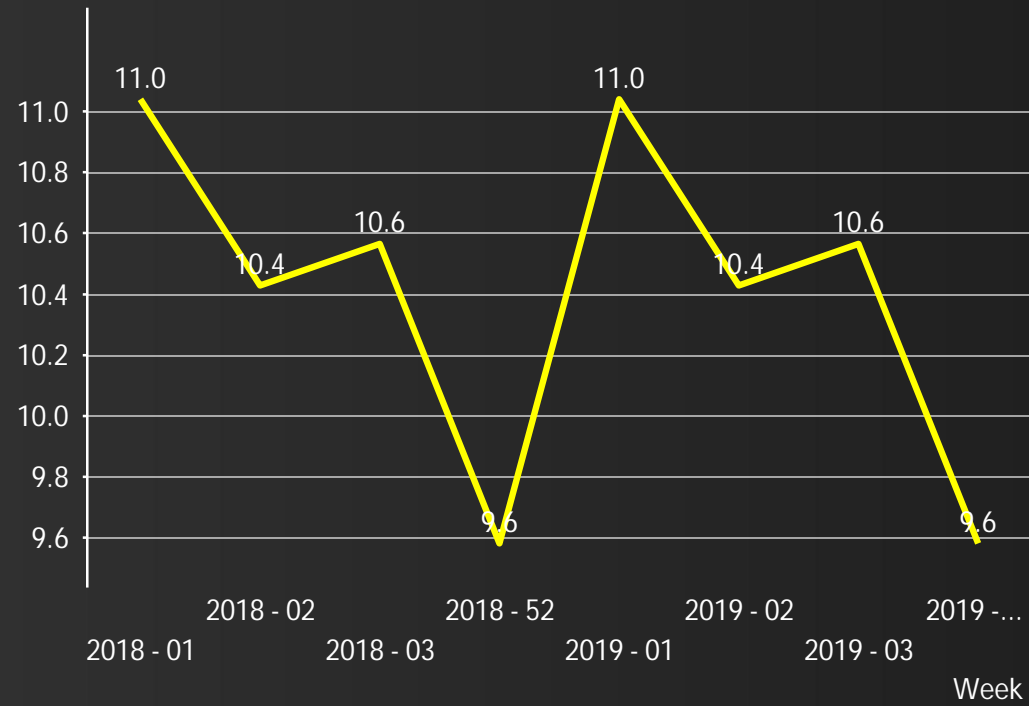

Pool and Region Dwell - MCCP

MEMPHIS - 20'

MEMPHIS - 40/45'

NASHVILLE - 20'

NASHVILLE - 40/45'

Overall Dwell - 20'

Overall Dwell - 40/45'