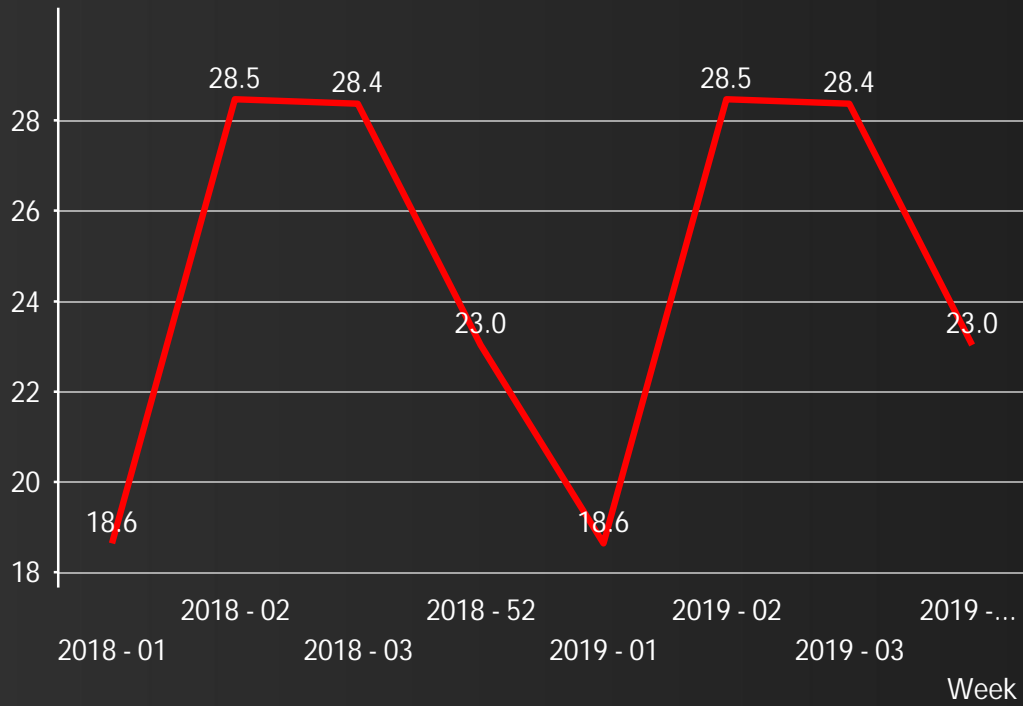

Pool and Region Dwell - MCCP

MEMPHIS - 20'

MEMPHIS - 40/45'

NASHVILLE - 20'

NASHVILLE - 40/45'

Overall Dwell - 20'

Overall Dwell - 40/45'