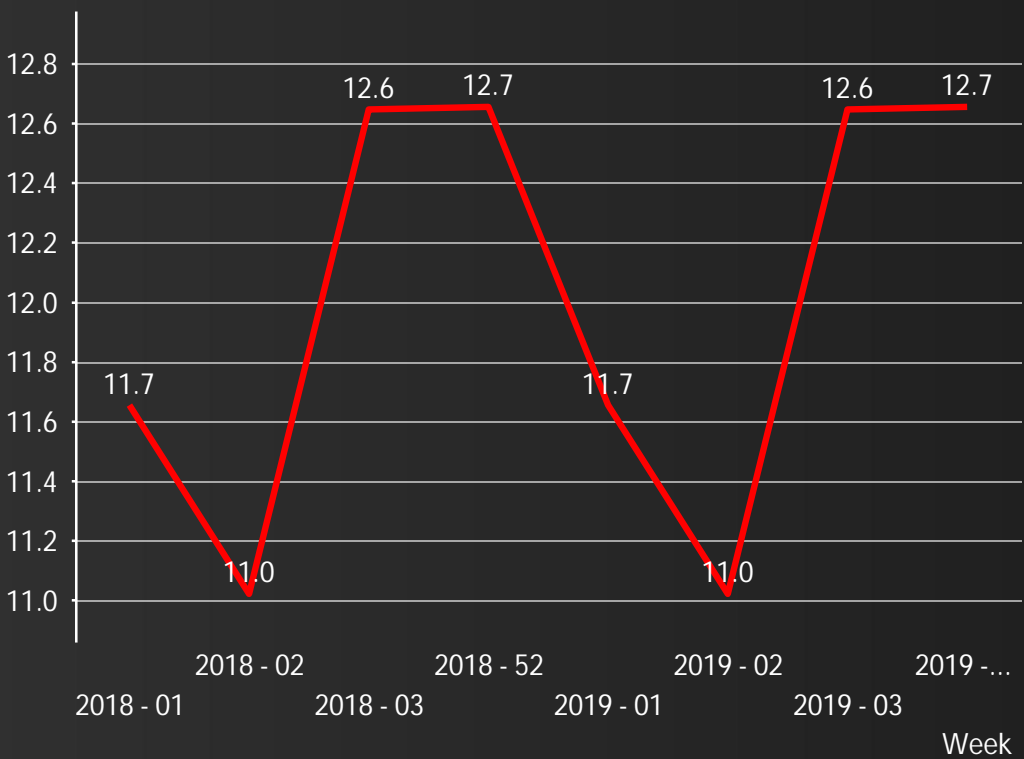

Pool and Region Dwell - MCCP

MEMPHIS - 20'

MEMPHIS - 40/45'

NASHVILLE - 20'

NASHVILLE - 40/45'

Overall Dwell - 20'

Overall Dwell - 40/45'