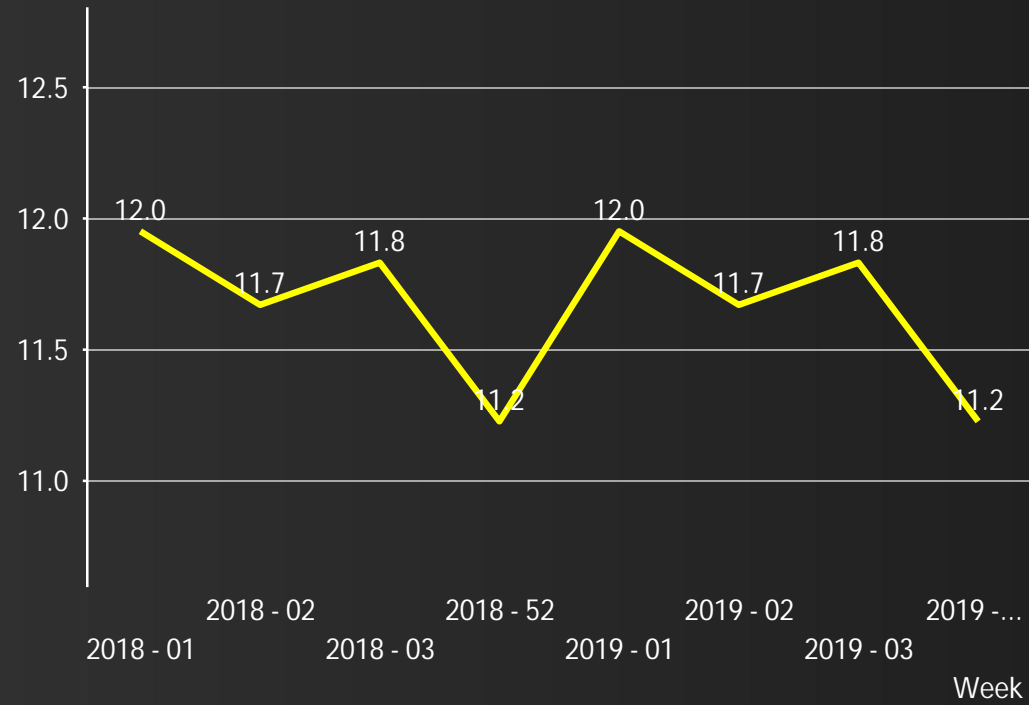

Pool and Region Dwell - MCCP

MEMPHIS - 20'

MEMPHIS - 40/45'

NASHVILLE - 20'

NASHVILLE - 40/45'

Overall Dwell - 20'

Overall Dwell - 40/45'