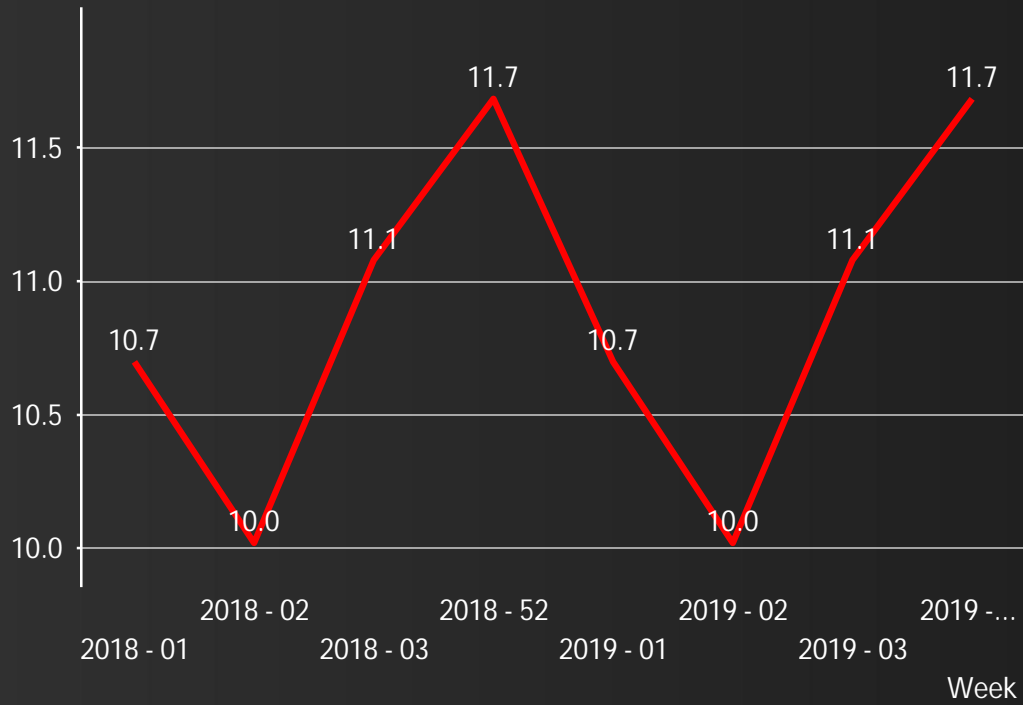

Pool and Region Dwell - MCCP

MEMPHIS - 20'

MEMPHIS - 40/45'

NASHVILLE - 20'

NASHVILLE - 40/45'

Overall Dwell - 20'

Overall Dwell - 40/45'