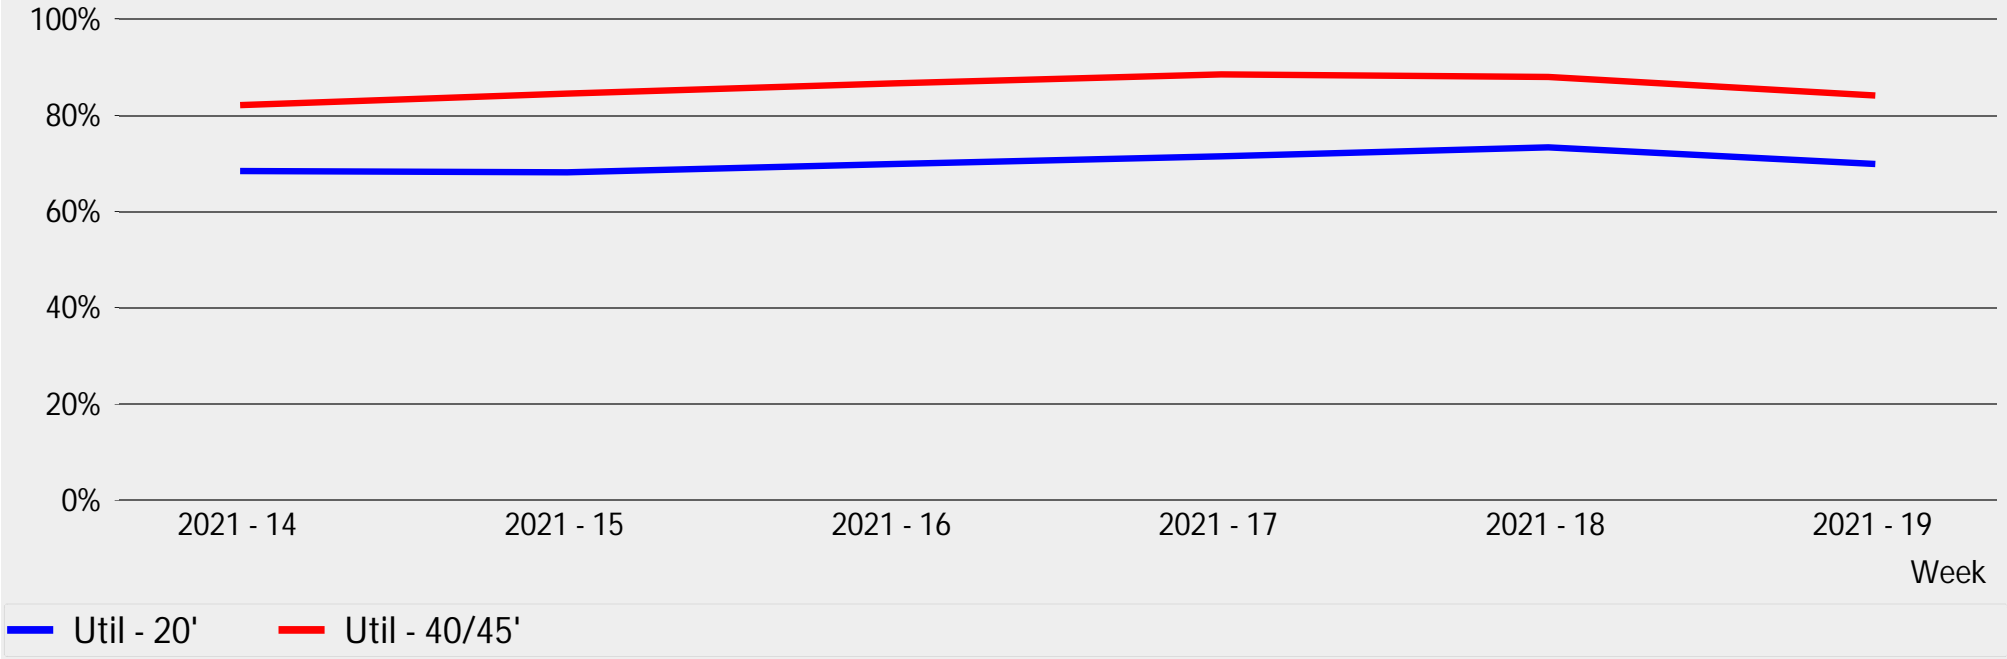

Regional Utilization: Mid-South Consolidated Chassis Pool

MCCP Operational Utilization - Prev 6 Weeks

Memphis Operational Utilization - Prev 6 Weeks

Nashville Operational Utilization - Prev 6 Weeks

Huntsville Operational Utilization - Prev 6 Weeks