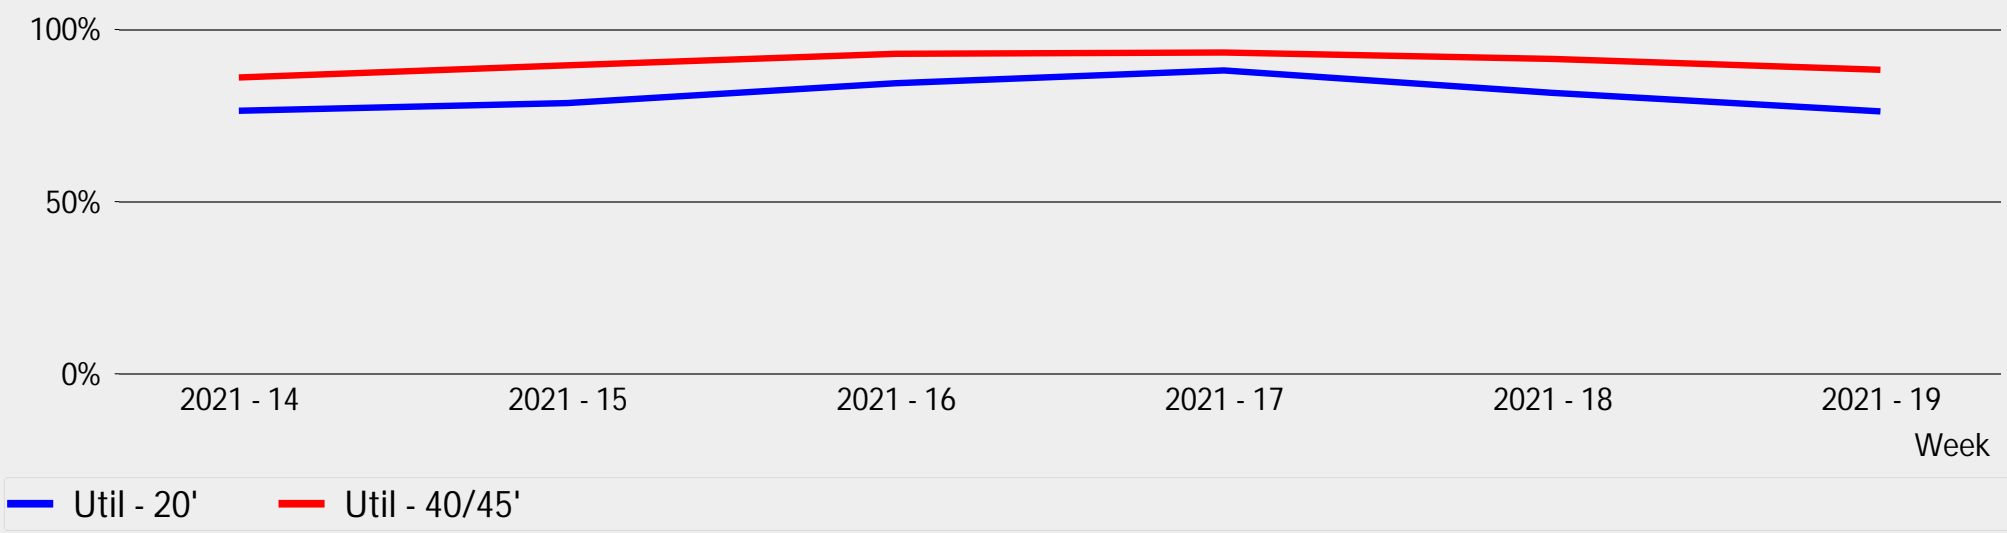

Regional Utilization: Mid-South Consolidated Chassis Pool

MCCP Operational Utilization - Prev 6 Weeks

Memphis Operational Utilization - Prev 6 Weeks

Nashville Operational Utilization - Prev 6 Weeks

Huntsville Operational Utilization - Prev 6 Weeks