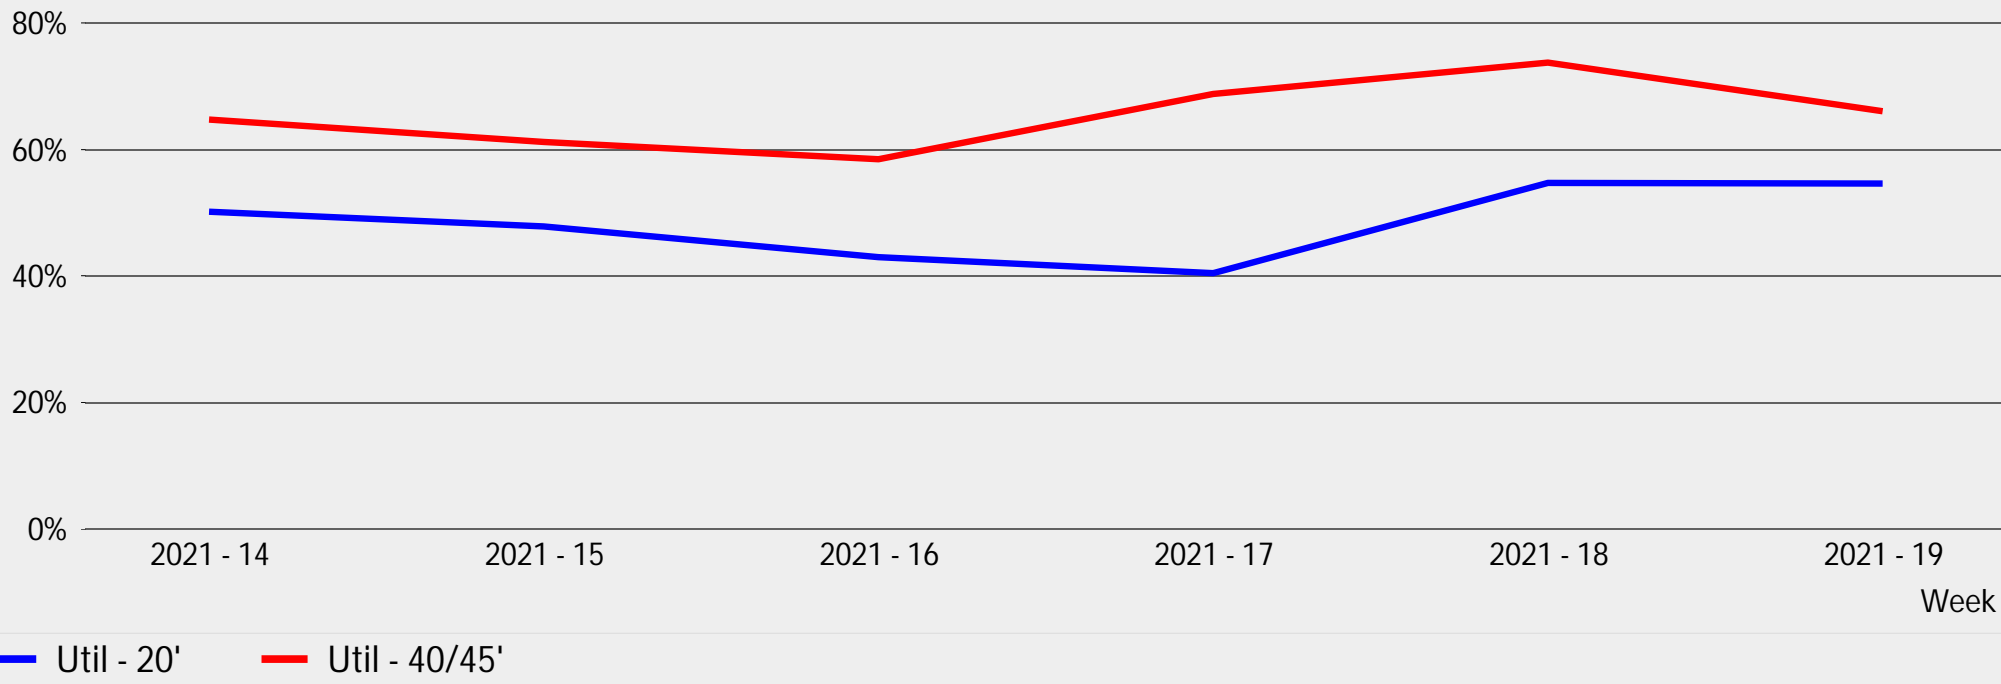

Regional Utilization: Mid-South Consolidated Chassis Pool

MCCP Operational Utilization - Prev 6 Weeks

Memphis Operational Utilization - Prev 6 Weeks

Nashville Operational Utilization - Prev 6 Weeks

Huntsville Operational Utilization - Prev 6 Weeks