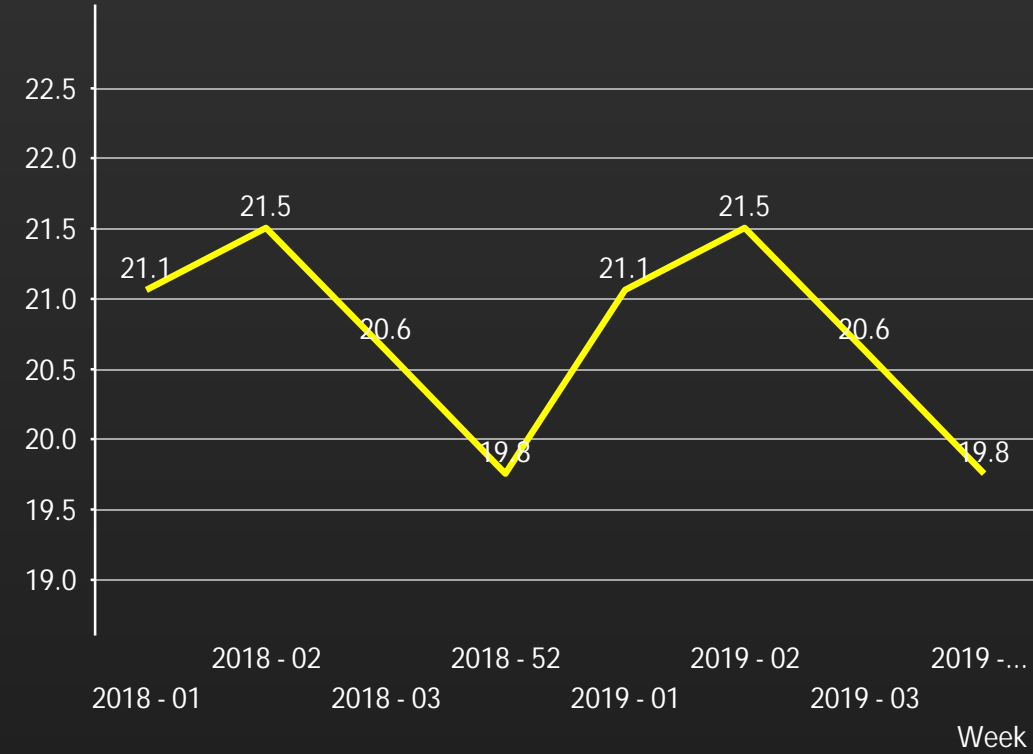

Pool and Region Dwell - MWCP

KANSAS CITY - 20'

KANSAS CITY - 40/45'

ST. LOUIS - 20'

ST. LOUIS - 40/45'

Overall Dwell - 20'

Overall Dwell - 40/45'