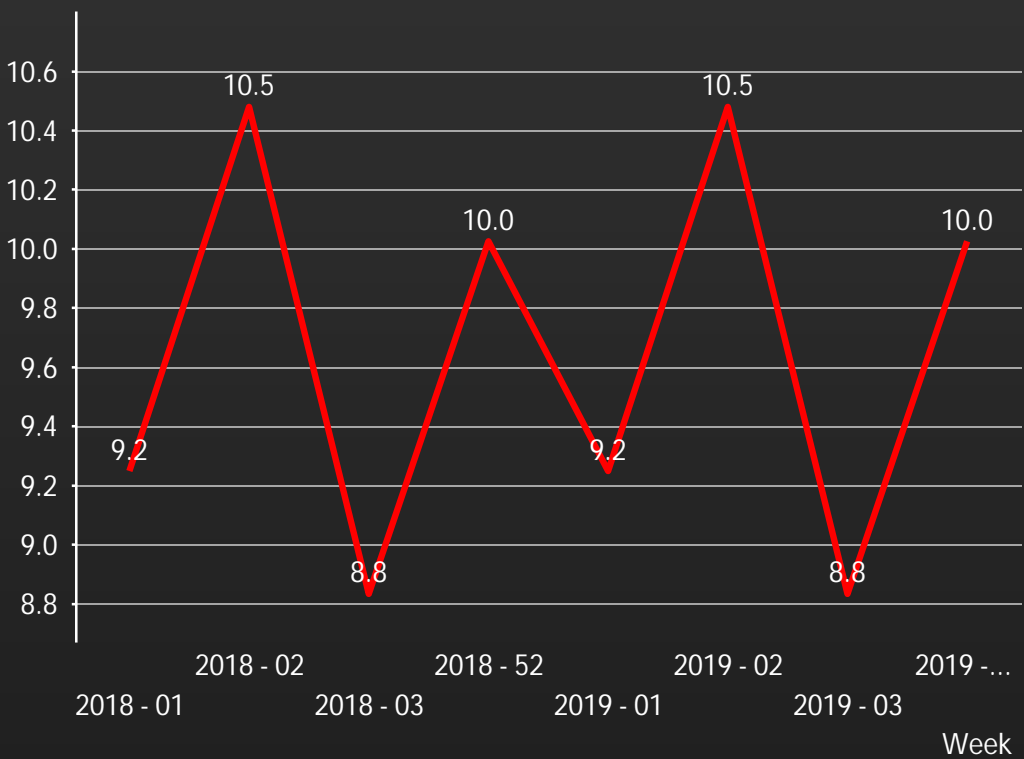

Pool and Region Dwell - MWCP

KANSAS CITY - 20'

KANSAS CITY - 40/45'

ST. LOUIS - 20'

ST. LOUIS - 40/45'

Overall Dwell - 20'

Overall Dwell - 40/45'