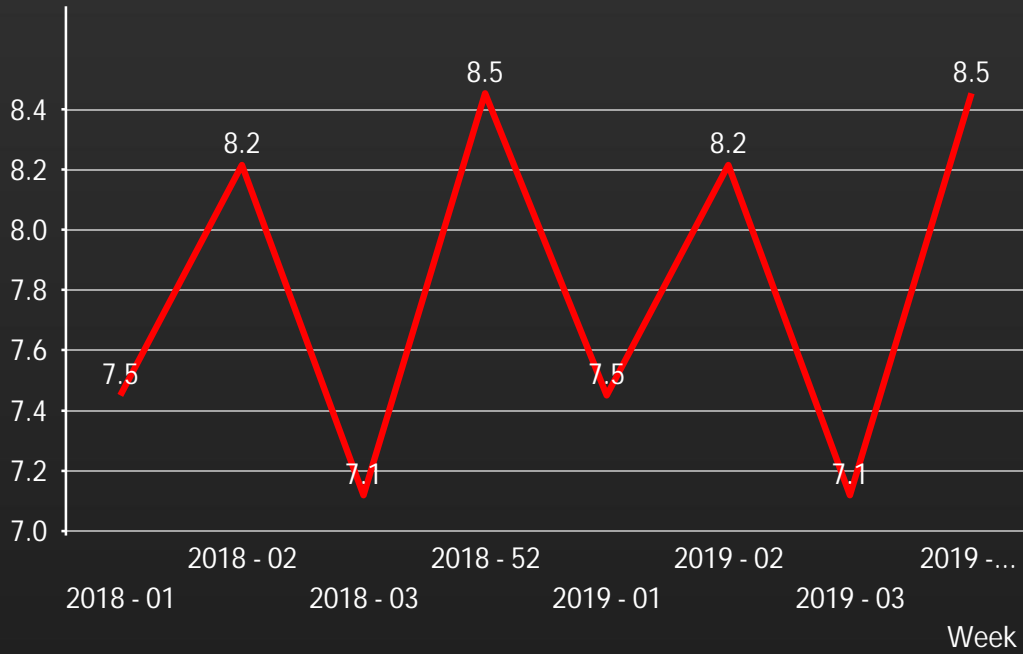

Pool and Region Dwell - MWCP

KANSAS CITY - 20'

KANSAS CITY - 40/45'

ST. LOUIS - 20'

ST. LOUIS - 40/45'

Overall Dwell - 20'

Overall Dwell - 40/45'