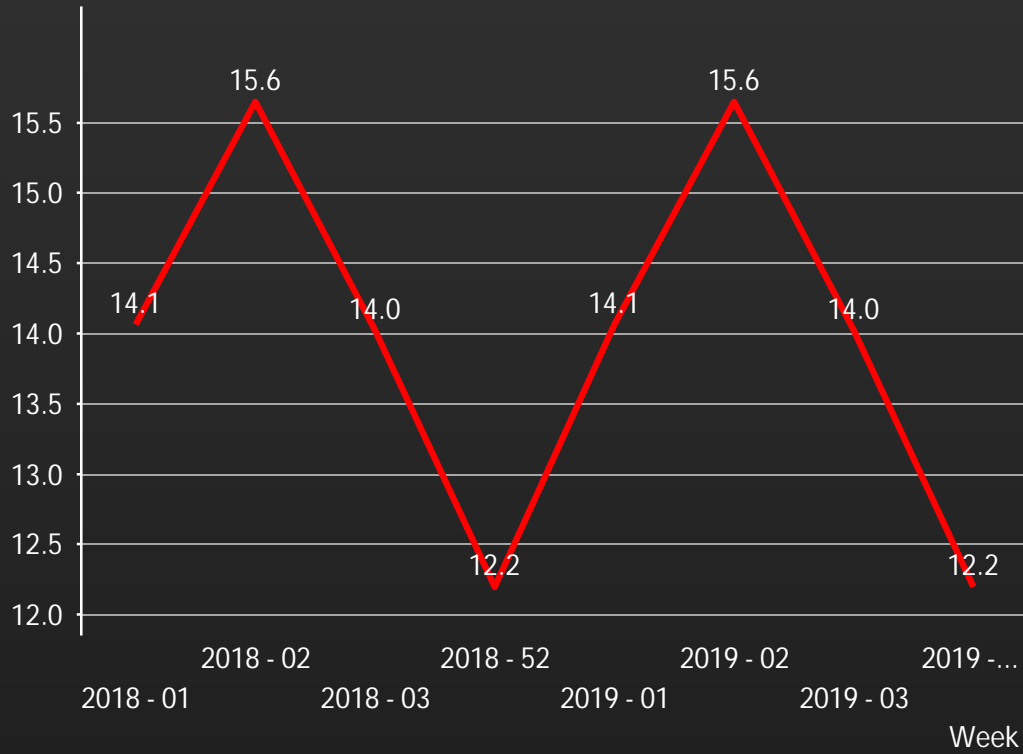

Pool and Region Dwell - MWCP

KANSAS CITY - 20'

KANSAS CITY - 40/45'

ST. LOUIS - 20'

ST. LOUIS - 40/45'

Overall Dwell - 20'

Overall Dwell - 40/45'