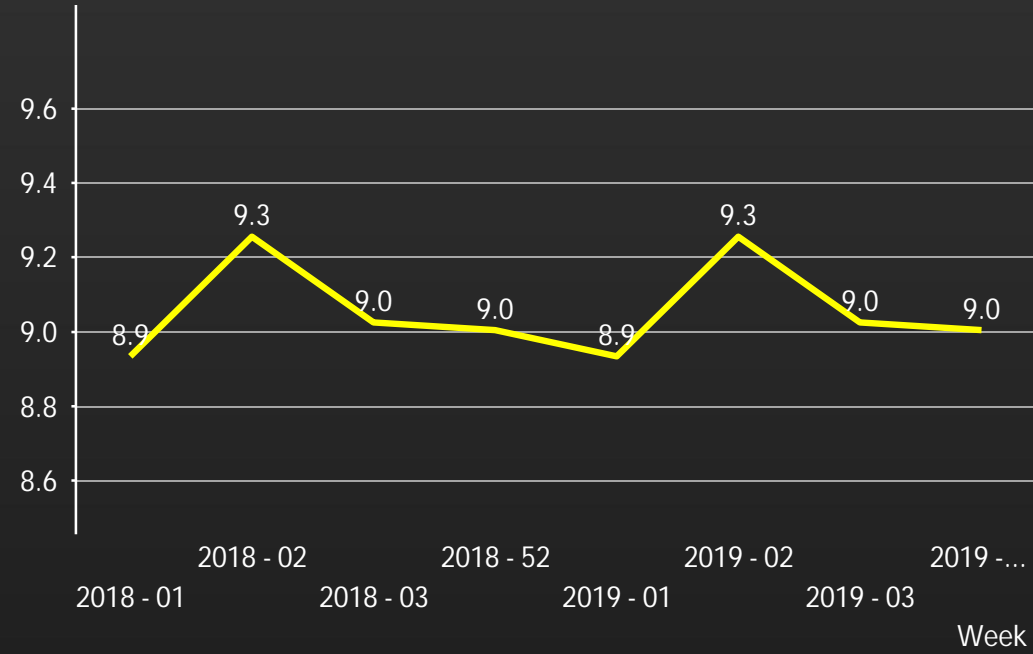

Pool and Region Dwell - MWCP

KANSAS CITY - 20'

KANSAS CITY - 40/45'

ST. LOUIS - 20'

ST. LOUIS - 40/45'

Overall Dwell - 20'

Overall Dwell - 40/45'