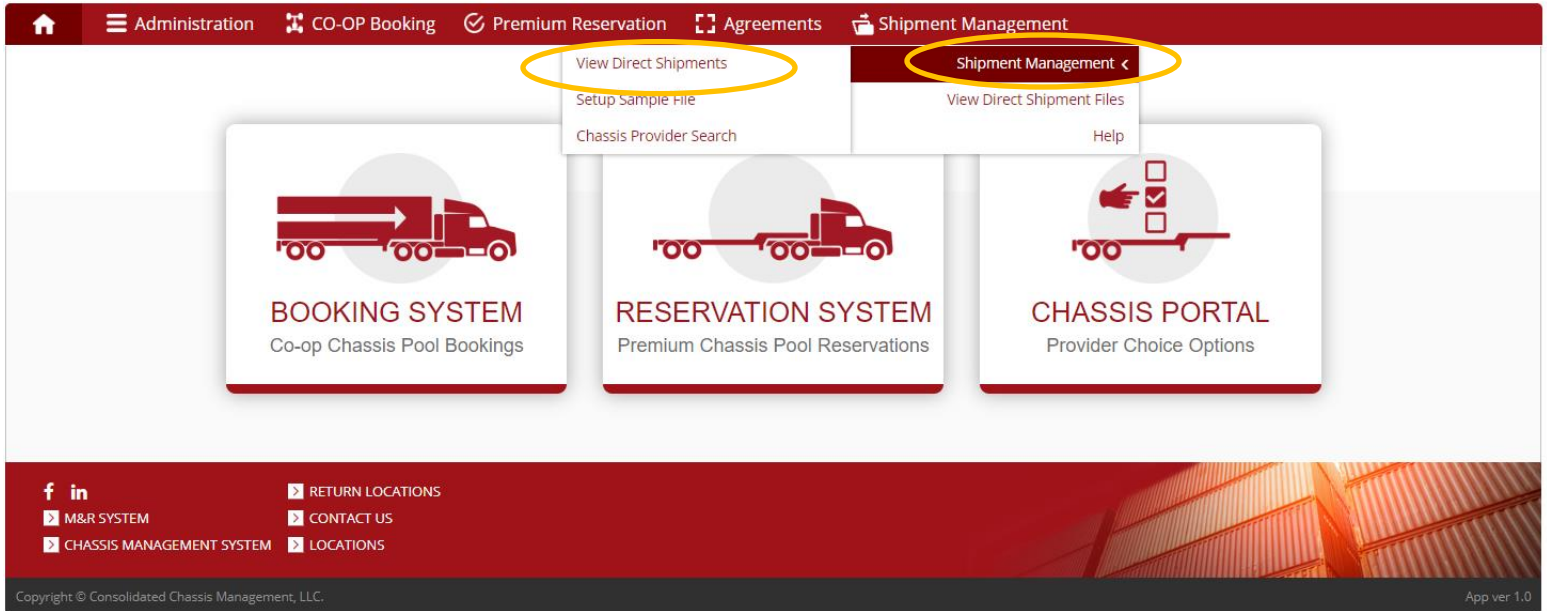

SEARCHING

Your uploaded shipments

Go to Shipment Management > Shipment Management >View direct Shipments

Click on Search in the upper left and “show more filters” to expand the search fields.

Below are the different elements you can search by and what they represent:

1. **Company:** Motor Carrier, BCO/NVO/3PL
2. **Effective Date**
3. **Ocean Carrier:** shipping line
4. **Location Level**
5. **Commercial status:** Commercial Data or Haulage Flag. CH – Carrier Haulage / MH – Merchant Haulage
6. **Declaration ID:** numeric ID # the portal assigned to the shipment
7. **Chassis Provider**
8. **Expiration Date**
9. **Reference #:** bill of lading or booking number
10. **Location:** pool code, service city name or location name
11. **User Defined Field:** additional information that was loaded as a user defined field when the setup sample file option was created\
12. **Direct Shipment Type:** distinguishes between trucker and BCO/NVO/3PL shipments
13. **Add/Upload Date**
14. **Container #**
15. **Expected # of Containers**