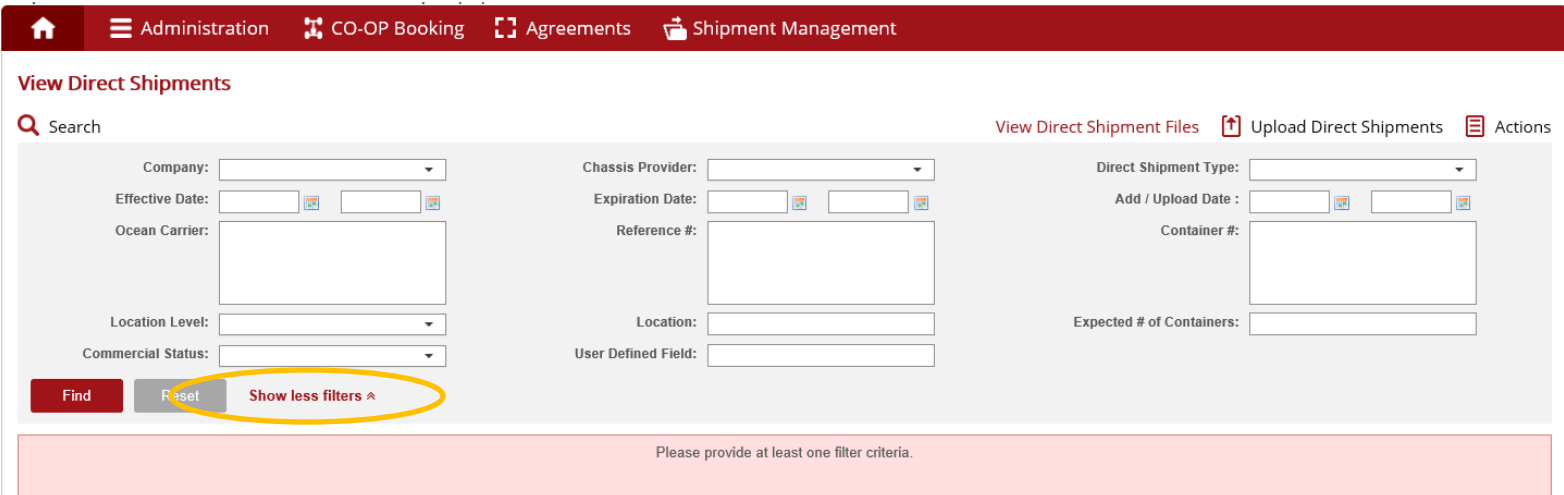

SEARCHING

Your uploaded shipments

Go to Shipment Management > Shipment Management >View direct Shipments

Click on Search in the upper left and “show more filters” to expand the search fields.

Below are the different elements you can search by and what they represent:

1. **Company:** Motor Carrier, BCO/NVO/3PL
2. **Effective Date**
3. **Ocean Carrier:** shipping line
4. **Location Level**
5. **Commercial status:** Commercial Data or Haulage Flag. CH – Carrier Haulage / MH – Merchant Haulage
6. **Declaration ID:** numeric ID # the portal assigned to the shipment
7. **Chassis Provider**
8. **Expiration Date**
9. **Reference #:** bill of lading or booking number
10. **Location:** pool code, service city name or location name
11. **User Defined Field:** additional information that was loaded as a user defined field when the setup sample file option was created\
12. **Direct Shipment Type:** distinguishes between trucker and BCO/NVO/3PL shipments
13. **Add/Upload Date**
14. **Container #**
15. **Expected # of Containers**